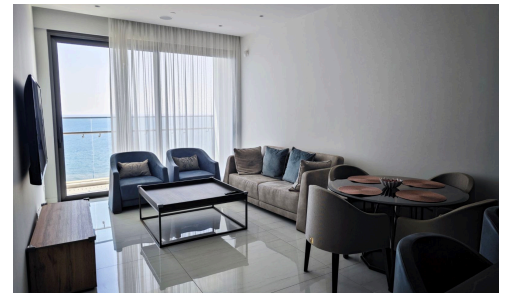

#1667

Luxury 2-Bedroom Apartment, Sea Views, Germasogeia, Limassol

€6,700 /month

 Germasogeia Tourist Area, Limassol

Experience elevated coastal living in this stunning 2-bedroom apartment located on the 14th floor. Offering 120m² of beautifully designed space, this fully furnished residence combines modern elegance with breath-taking views and premium comfort.