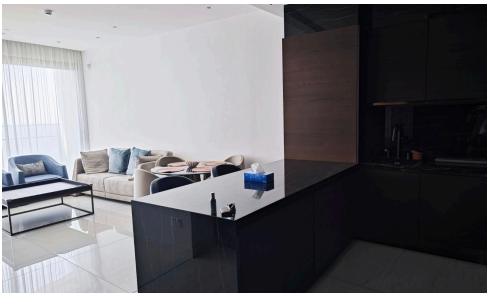

#1667

Luxury 2-Bedroom Apartment, Sea Views, Germasogeia, Limassol

€6,700 /month

 Germasogeia Tourist Area, Limassol

Experience elevated coastal living in this stunning 2-bedroom apartment located on the 14th floor. Offering 120m² of beautifully designed space, this fully furnished residence combines modern elegance with breath-taking views and premium comfort.