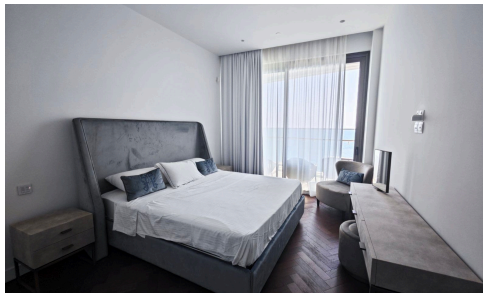

#1667

Luxury 2-Bedroom Apartment, Sea Views, Germasogeia, Limassol

€6,700 /month

 Germasogeia Tourist Area, Limassol

Experience elevated coastal living in this stunning 2-bedroom apartment located on the 14th floor. Offering 120m² of beautifully designed space, this fully furnished residence combines modern elegance with breath-taking views and premium comfort.

Bedrooms

 2

Bathrooms

 2

Covered

 122 m²

Energy efficiency rating

 A